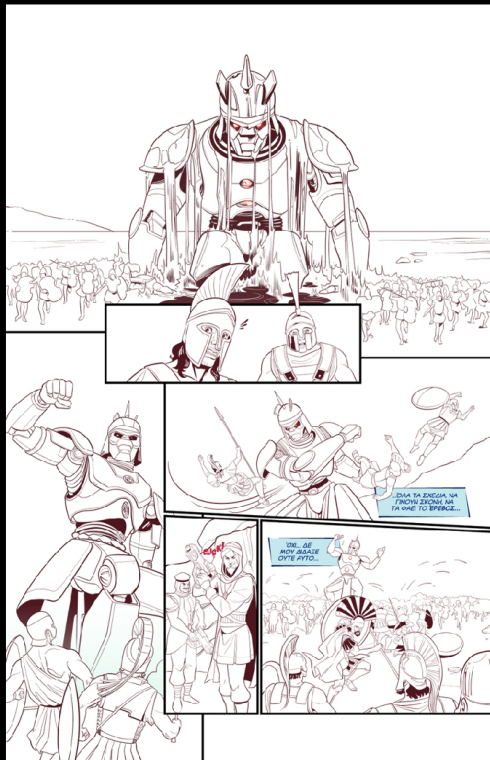

Coloring Comic Book